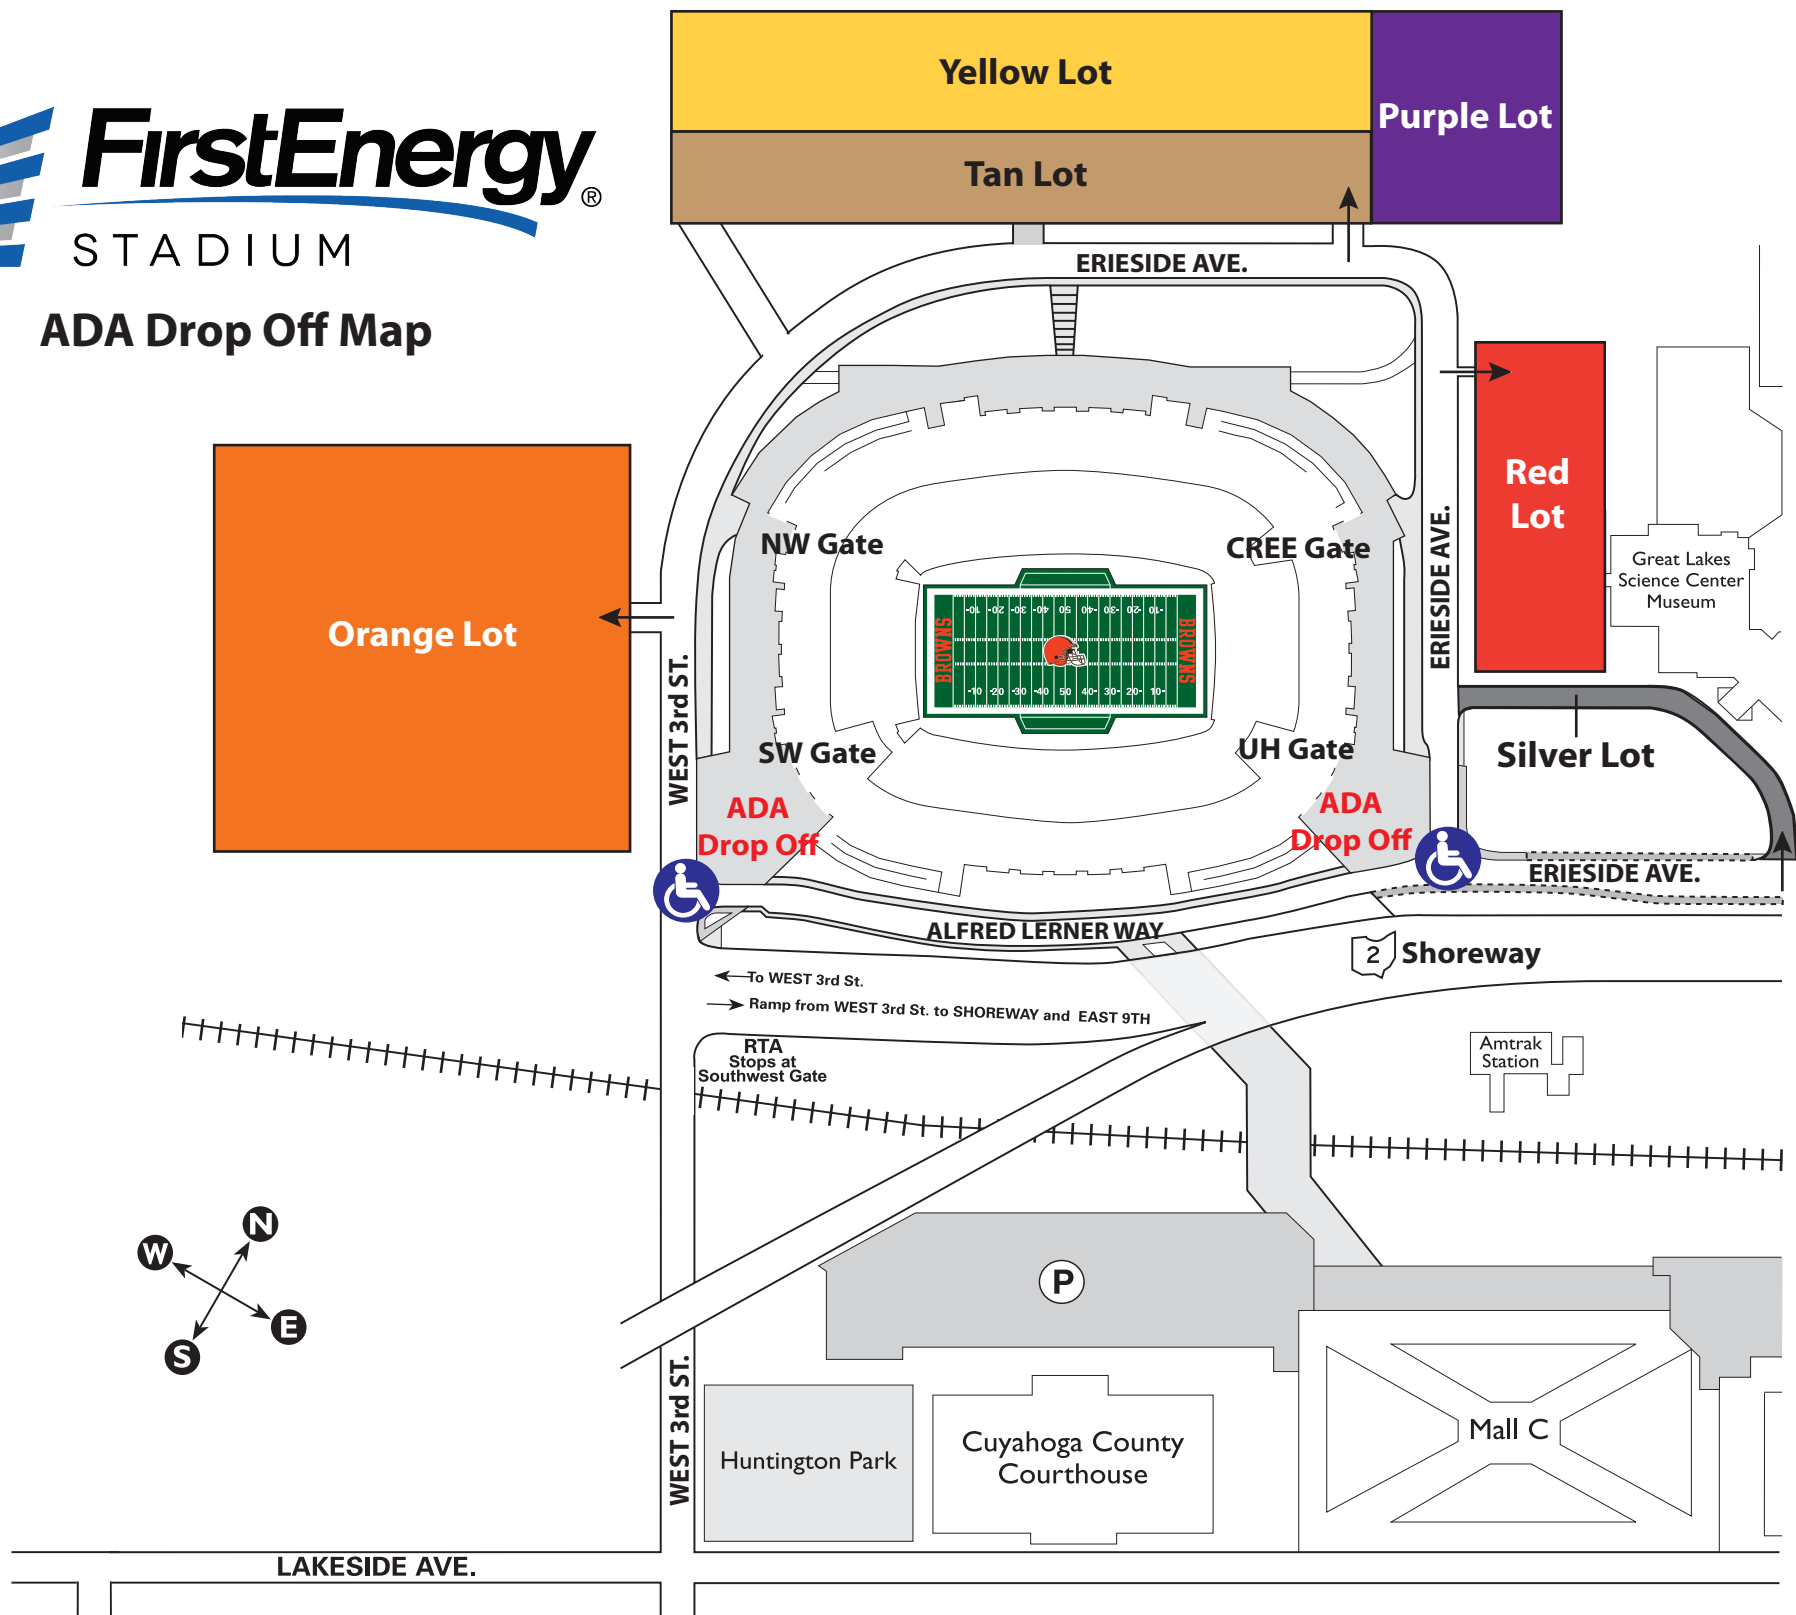

ADA Drop Off Map

Orange Lot

Yellow Lot
Tan Lot
Purple Lot

Red Lot

Silver Lot

ERESIDE AVE.
WEST 3rd ST.
ALFRED LERNER WAY
SHOREWAY
ERESIDE AVE.

NW Gate
SW Gate
CREE Gate
UH Gate

ADA Drop Off
ADA Drop Off

To WEST 3rd St.
Ramp from WEST 3rd St. to SHOREWAY and EAST 9TH

RTA Stops at Southwest Gate

Huntington Park
Cuyahoga County Courthouse
Mall C
Amtrak Station

LAKESIDE AVE.